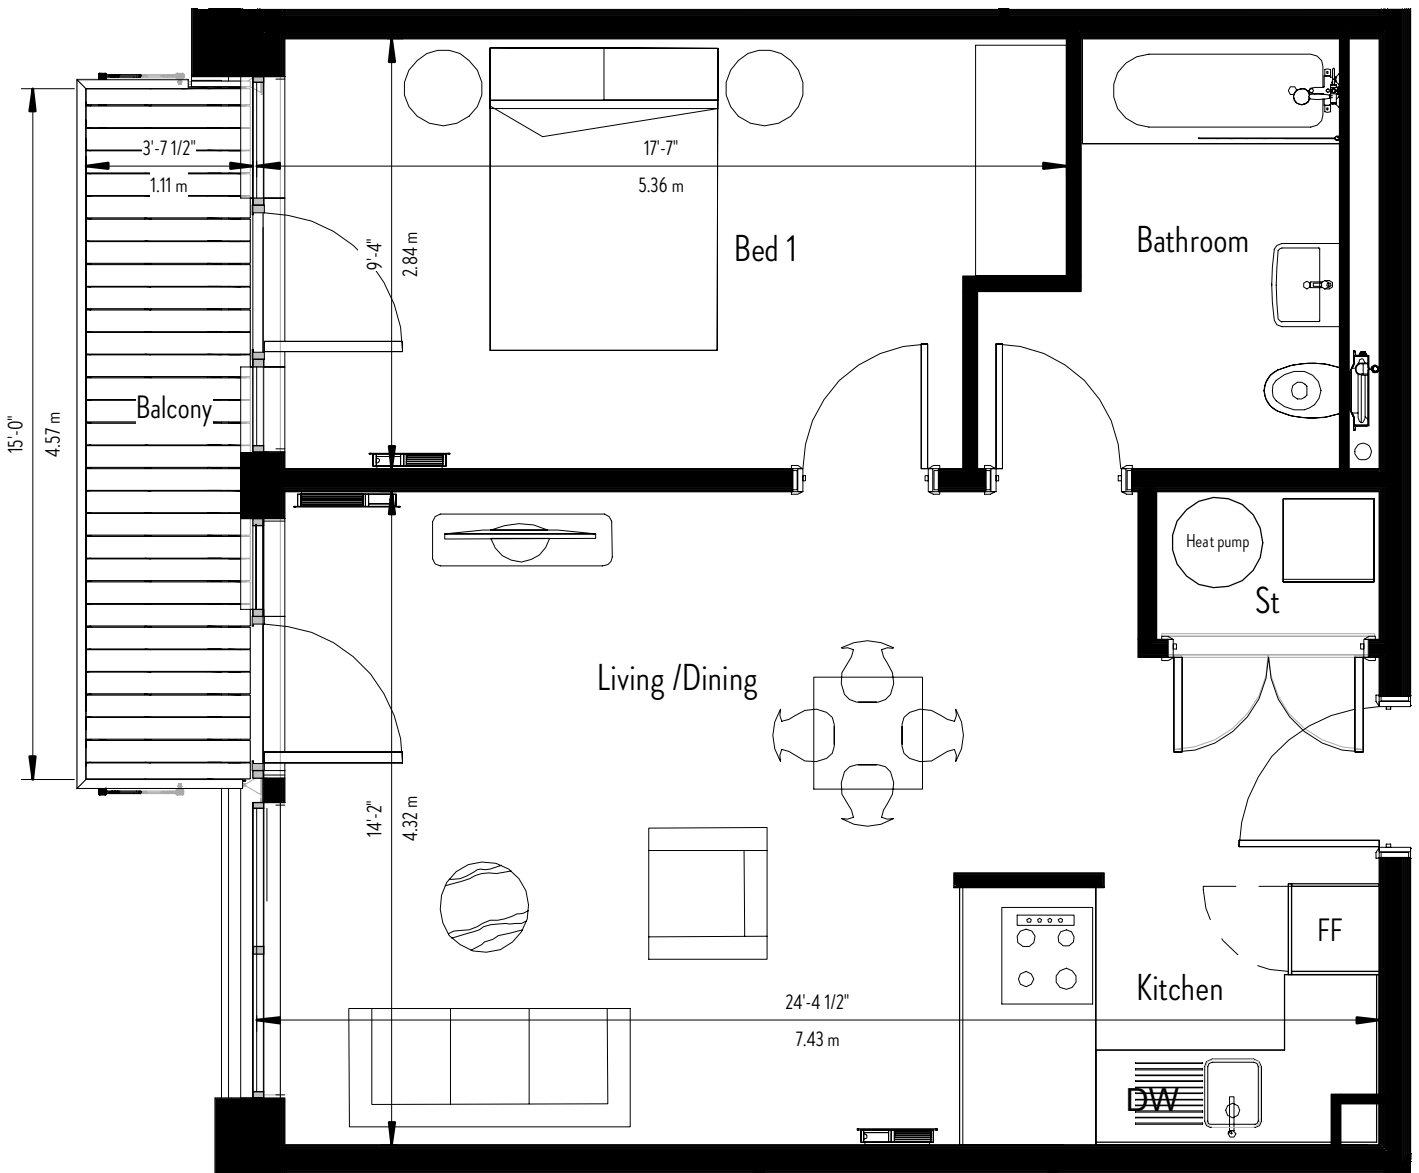

Key
 St Store/Utility
 FF Fridge Freezer
 DW Dishwasher

Living Dining	24'-4 1/2" x 14'-2"	7.43m x 4.32m
Bed 1	17'-7" x 9'-4"	5.36m x 2.84m
Bathroom	7'-10 1/2" x 9'-4"	2.40m x 2.84m

* N.B. Furniture in layout not included as part of marketing price.
 Floorplans are not drawn to scale. Dimensions are given as a guide only and should not be used as a basis for purchasing flooring or furniture. Click Herschel Ltd reserve the right to alter plans, specifications, position of doors and windows and change tenure subject to demand without prior notice. Please ask your Sales Consultant for current information when reserving your new home. Information correct at time of going to print.